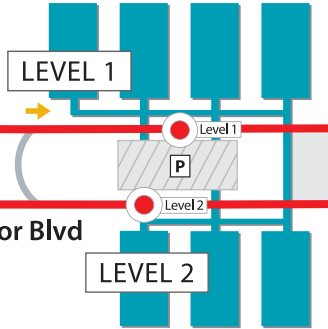

# PHOENIX SKY HARBOR INTERNATIONAL AIRPORT

Exit 148

24th St

Buckeye Rd

Sky Harbor Circle

PAPAGO FREEWAY

24th St

Rental Car Center

Parking Administrative Offices

WEST ECONOMY PARKING

TERMINAL 2

TERMINAL 3

TERMINAL 4

44th St

44th St EXIT

143

HOHOKAM EXPWY

TO →  
202

TO ↓

- Roadway
- Light Rail
- Light Rail Stops
- Shuttle Route
- Shuttle Stops

[www.skyharbor.com](http://www.skyharbor.com)